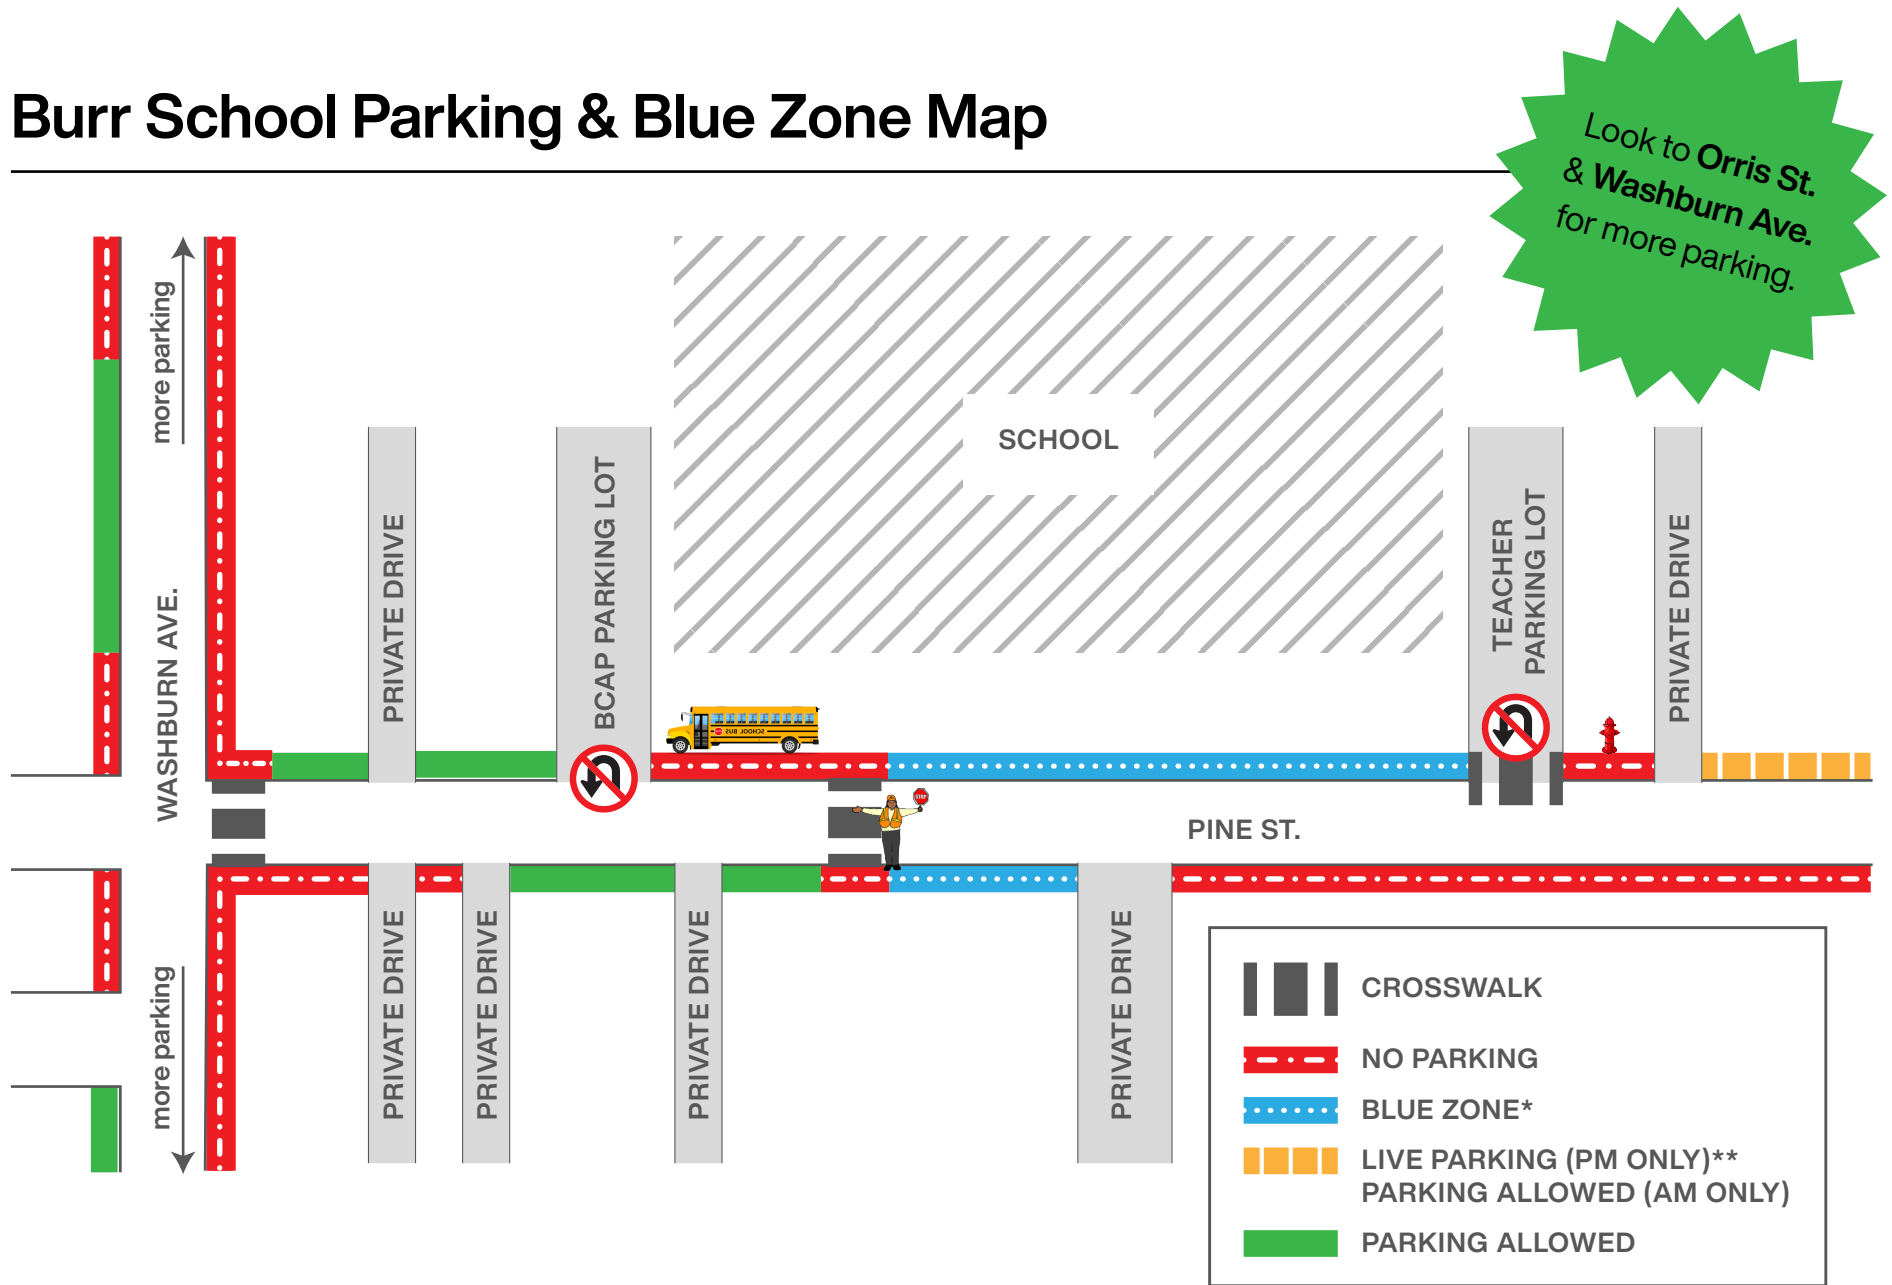

# Burr School Parking & Blue Zone Map

\* A **Blue Zone** is an area designated by the City of Newton for the safe and **quick drop-off/pickup** of students by car.  
 - No parking in the Blue Zones  
 - Students must be able to enter and exit the car **by themselves**.

\*\* **Live parking** means you are queuing up to pick up via the Blue Zone.  
 - You cannot leave the car while parked here.  
 - This is allowed **ONLY in the afternoon** for pickup.